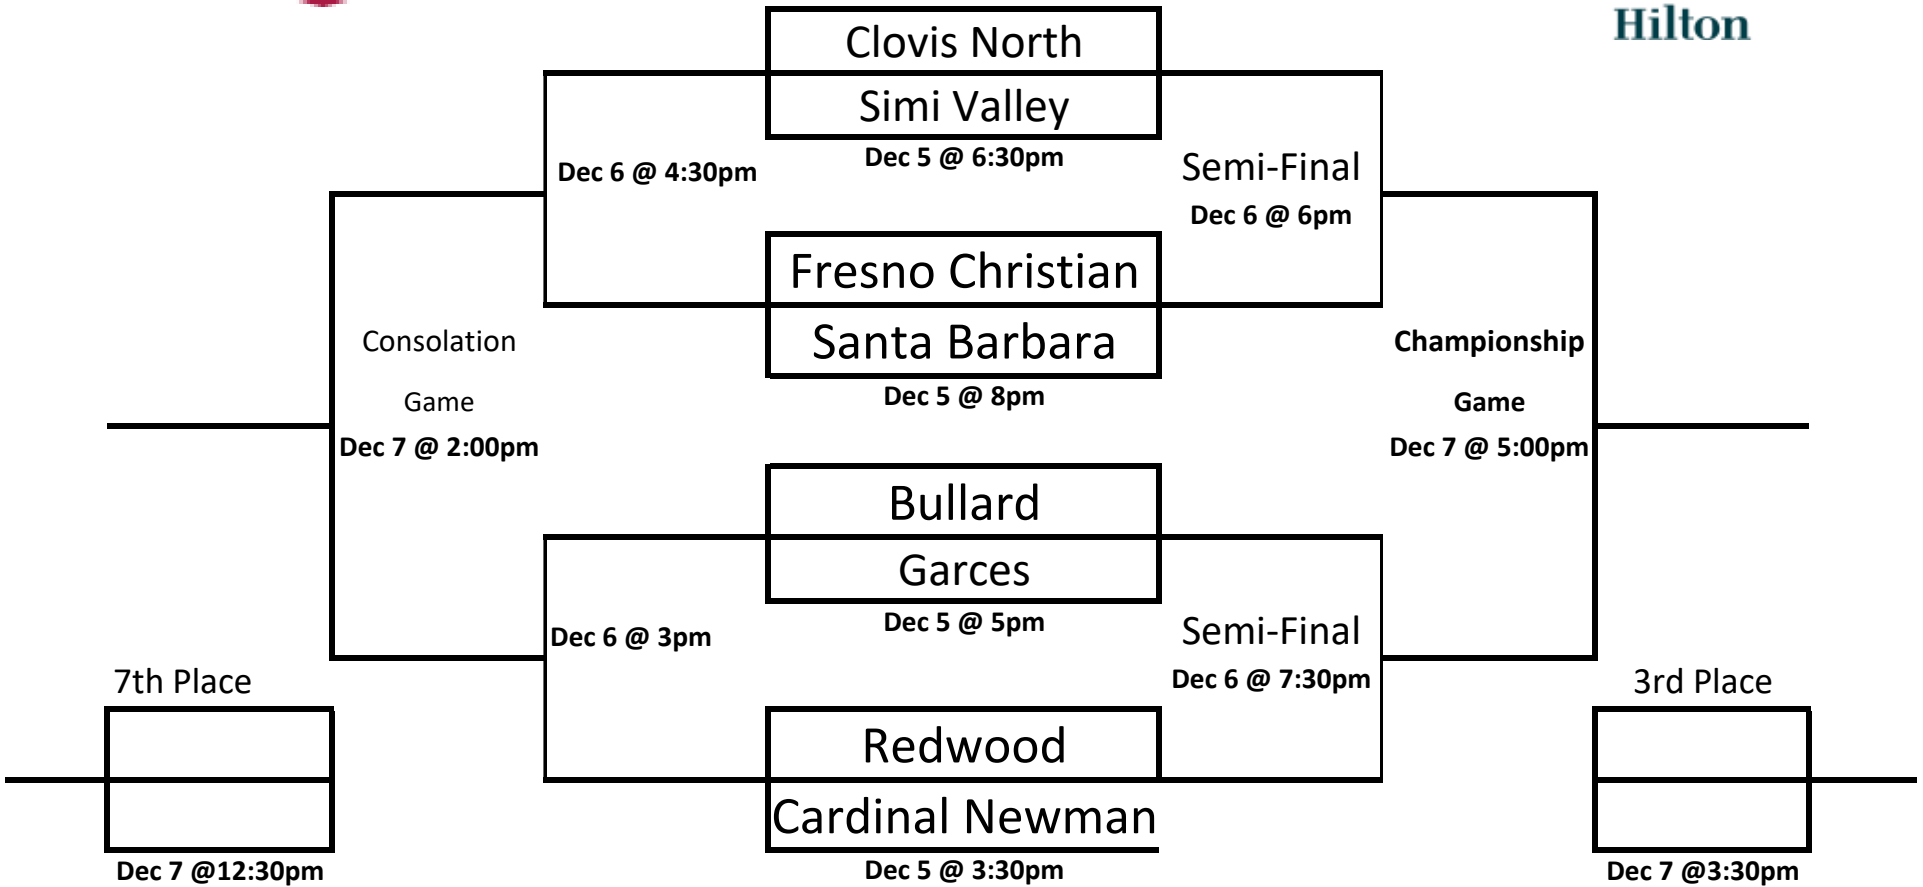

# VALLEY CHILDREN'S TIP-OFF INVITATIONAL

The team on top will wear home jersey.